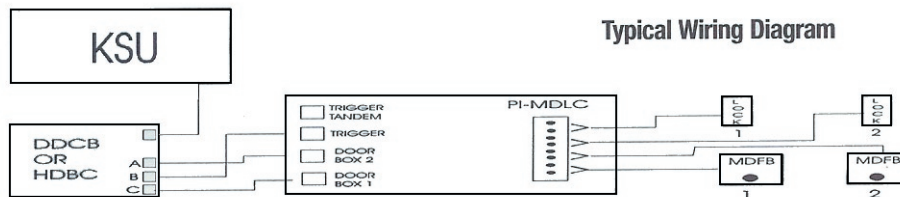

Amplifying Your Profits®

PI-MDLC

MULTIPLE DOOR
LOCK CONTROL

- Line powered
- Modular design
- One door release key activates all door releases
- Does not waste valuable station ports for additional door releases

* Supports AC door locks only

DESCRIPTION

The PI-MDLC expands the ability of the DDCB and/or HDCB door controller.

Now you can talk to two doors and open two doors with only one door controller and one button.