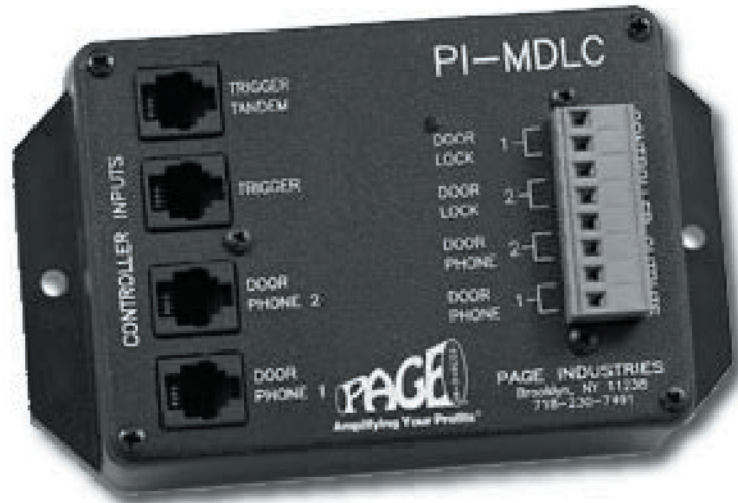

Amplifying Your Profits®

PI-MDLC

MULTIPLE DOOR
LOCK CONTROL

- Line powered
- Modular design
- One door release key activates all door releases
- Does not waste valuable station ports for additional door releases

* Supports AC door locks only

DESCRIPTION

The PI-MDLC expands the ability of the DDCB and/or HDCB door controller.

Now you can talk to two doors and open two doors with only one door controller and one button.